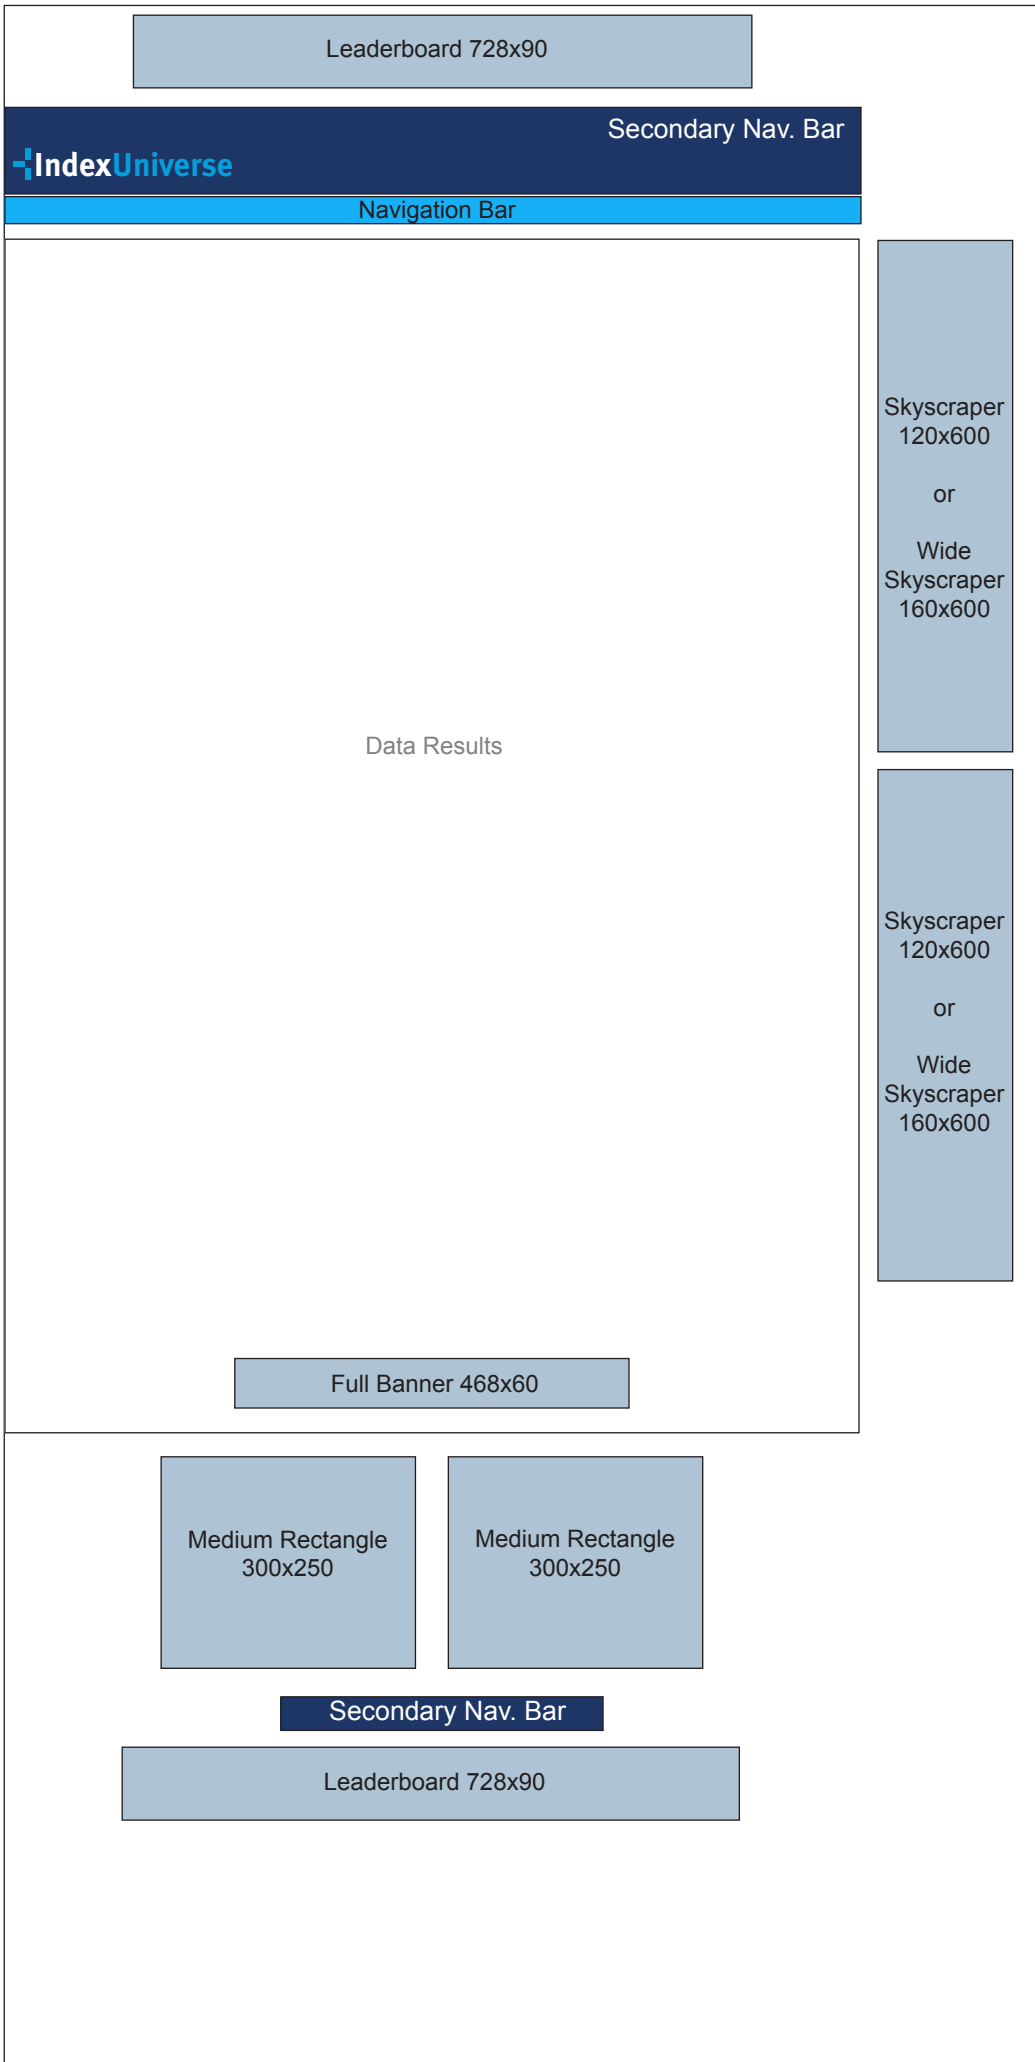

ARTICLE LIST

Leaderboard 728x90

Secondary Nav. Bar
Index Universe

Navigation Bar

Article List

News

Skyscraper 120x600
or
Wide Skyscraper 160x600

Half Banner 234x60

IM Analytics

Skyscraper 120x600
or
Wide Skyscraper 160x600

Blog

Podcast

Networks

Medium Rectangle 300x250

Medium Rectangle 300x250

Full Banner 468x60

Secondary Nav. Bar

Leaderboard 728x90

Leaderboard 728x90

IndexUniverse Secondary Nav. Bar

Navigation Bar

Jol / ETFR

Full Banner 468x60

Medium Rectangle 300x250

Medium Rectangle 300x250

Secondary Nav. Bar

Leaderboard 728x90

Skyscraper 120x60
or
Wide Skyscraper 160x60

Skyscraper 120x60
or
Wide Skyscraper 160x60