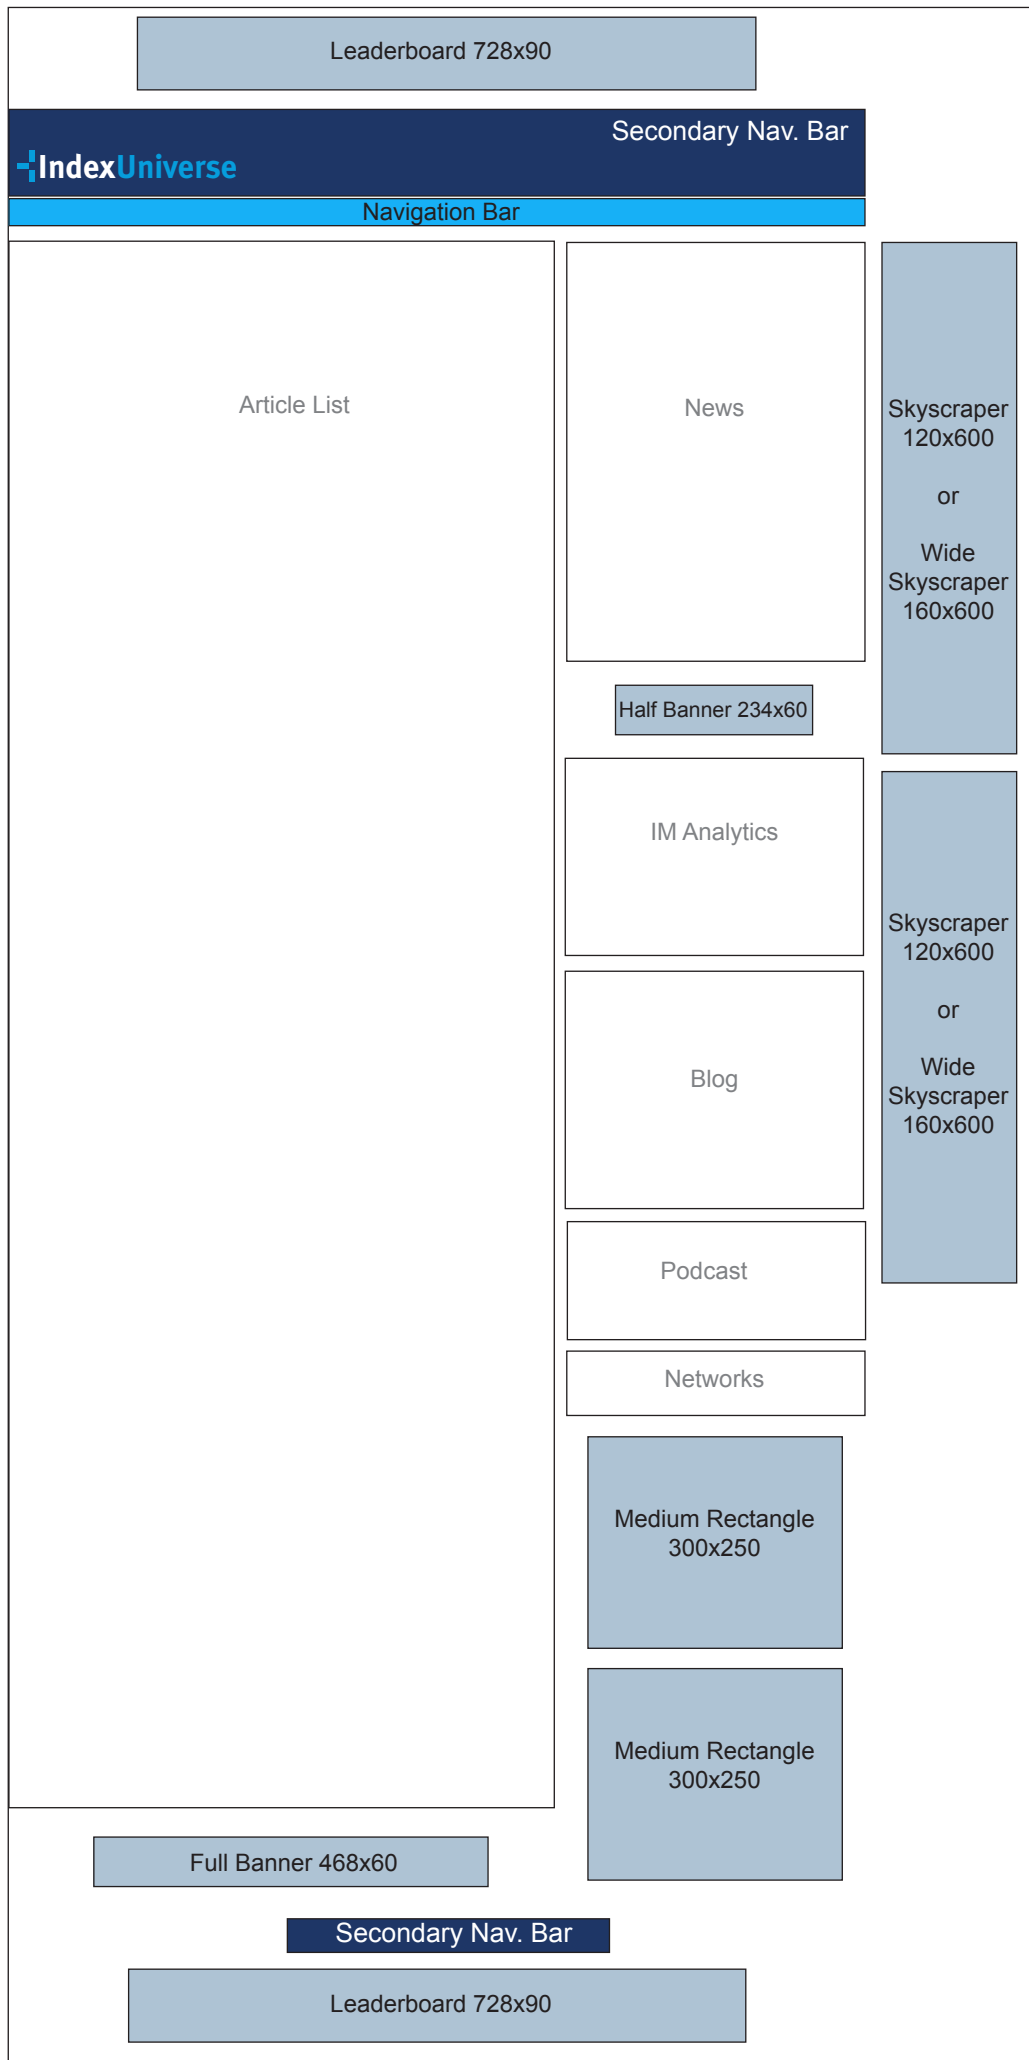

ARTICLE LIST

Leaderboard 728x90

Secondary Nav. Bar
Index Universe

Navigation Bar

Article List

News

Skyscraper 120x600
or
Wide Skyscraper 160x600

Half Banner 234x60

IM Analytics

Skyscraper 120x600
or
Wide Skyscraper 160x600

Blog

Podcast

Networks

Medium Rectangle 300x250

Medium Rectangle 300x250

Full Banner 468x60

Secondary Nav. Bar

Leaderboard 728x90

Leaderboard 728x90

IndexUniverse Secondary Nav. Bar

Navigation Bar

Jol / ETFR

Full Banner 468x60

Medium Rectangle 300x250

Medium Rectangle 300x250

Secondary Nav. Bar

Leaderboard 728x90

Skyscraper 120x60
or
Wide Skyscraper 160x60

Skyscraper 120x60
or
Wide Skyscraper 160x60