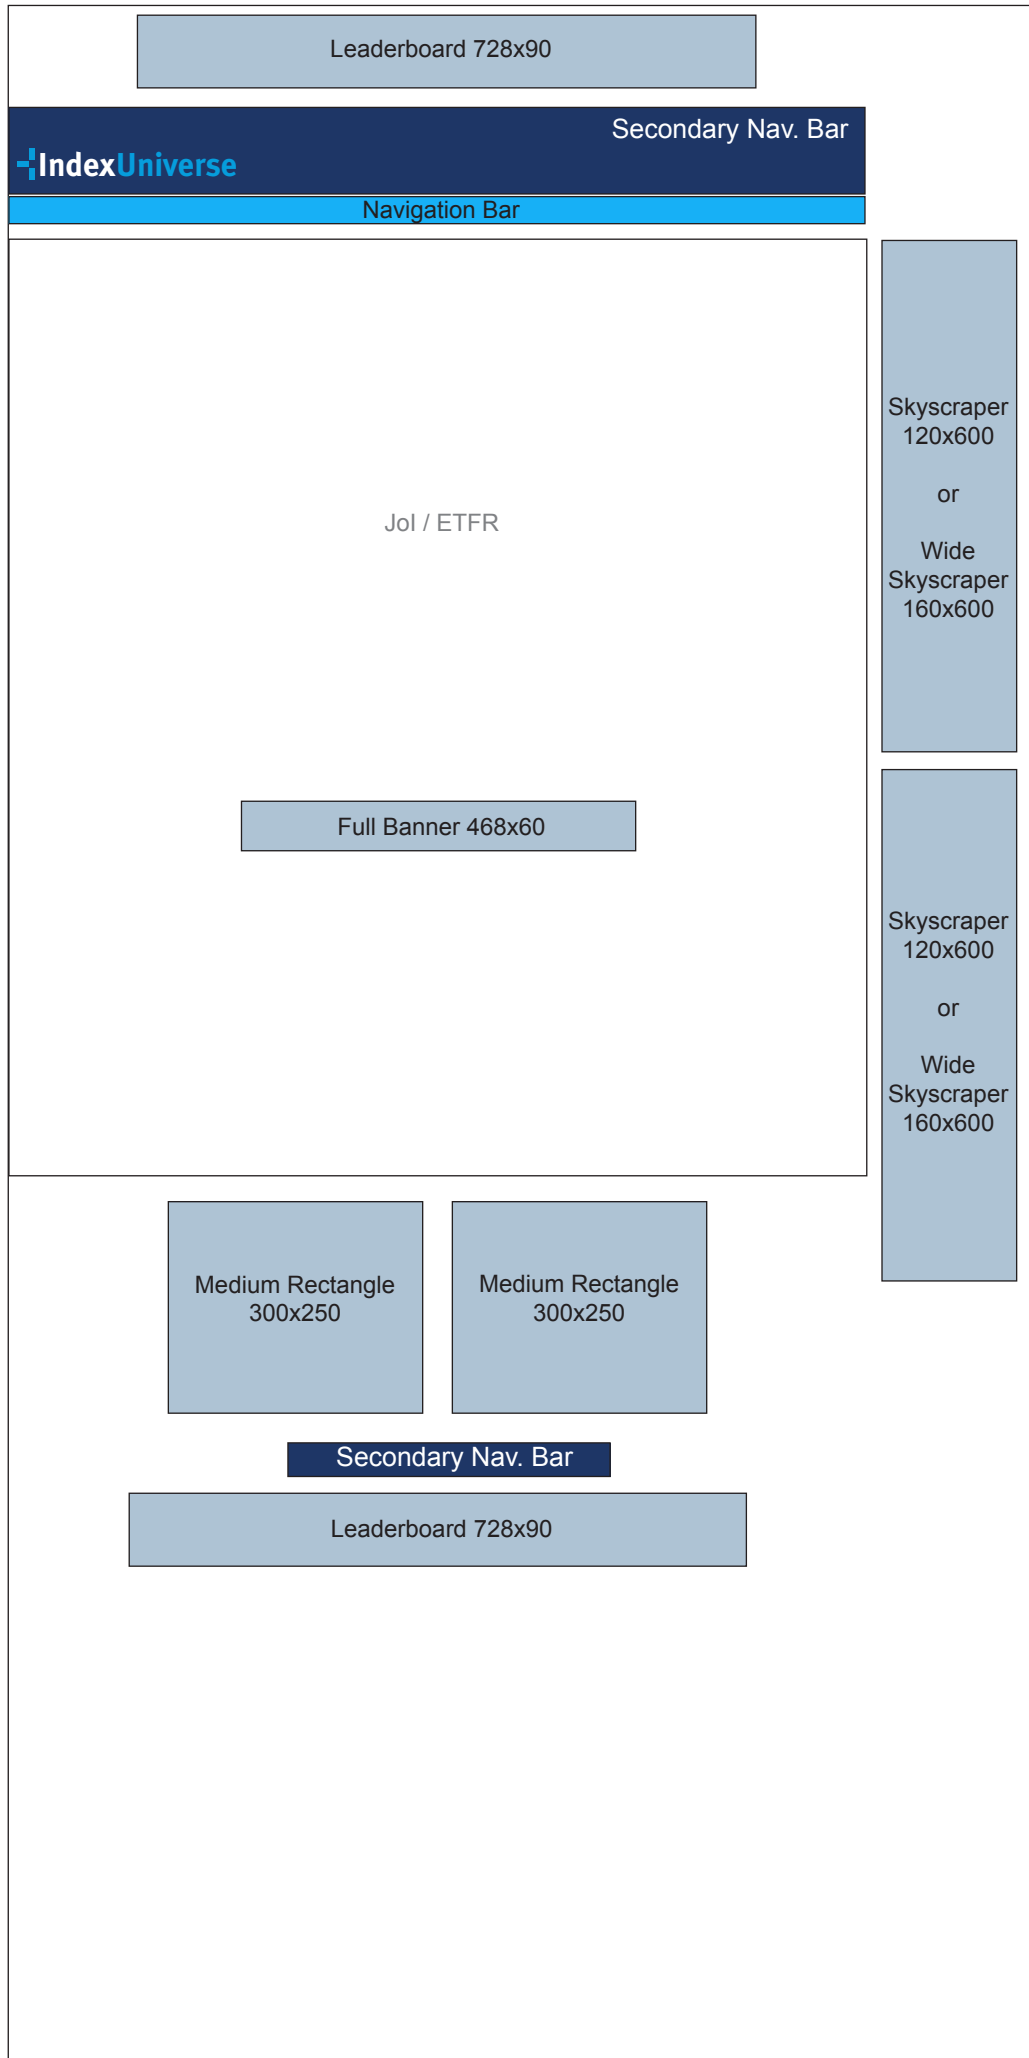

ARTICLE LIST

Leaderboard 728x90

Secondary Nav. Bar
Index Universe

Navigation Bar

Article List

News

Skyscraper 120x600
or
Wide Skyscraper 160x600

Half Banner 234x60

IM Analytics

Skyscraper 120x600
or
Wide Skyscraper 160x600

Blog

Podcast

Networks

Medium Rectangle 300x250

Medium Rectangle 300x250

Full Banner 468x60

Secondary Nav. Bar

Leaderboard 728x90

Leaderboard 728x90

IndexUniverse Secondary Nav. Bar

Navigation Bar

Jol / ETFR

Full Banner 468x60

Medium Rectangle 300x250

Medium Rectangle 300x250

Secondary Nav. Bar

Leaderboard 728x90

Skyscraper 120x60
or
Wide Skyscraper 160x60

Skyscraper 120x60
or
Wide Skyscraper 160x60