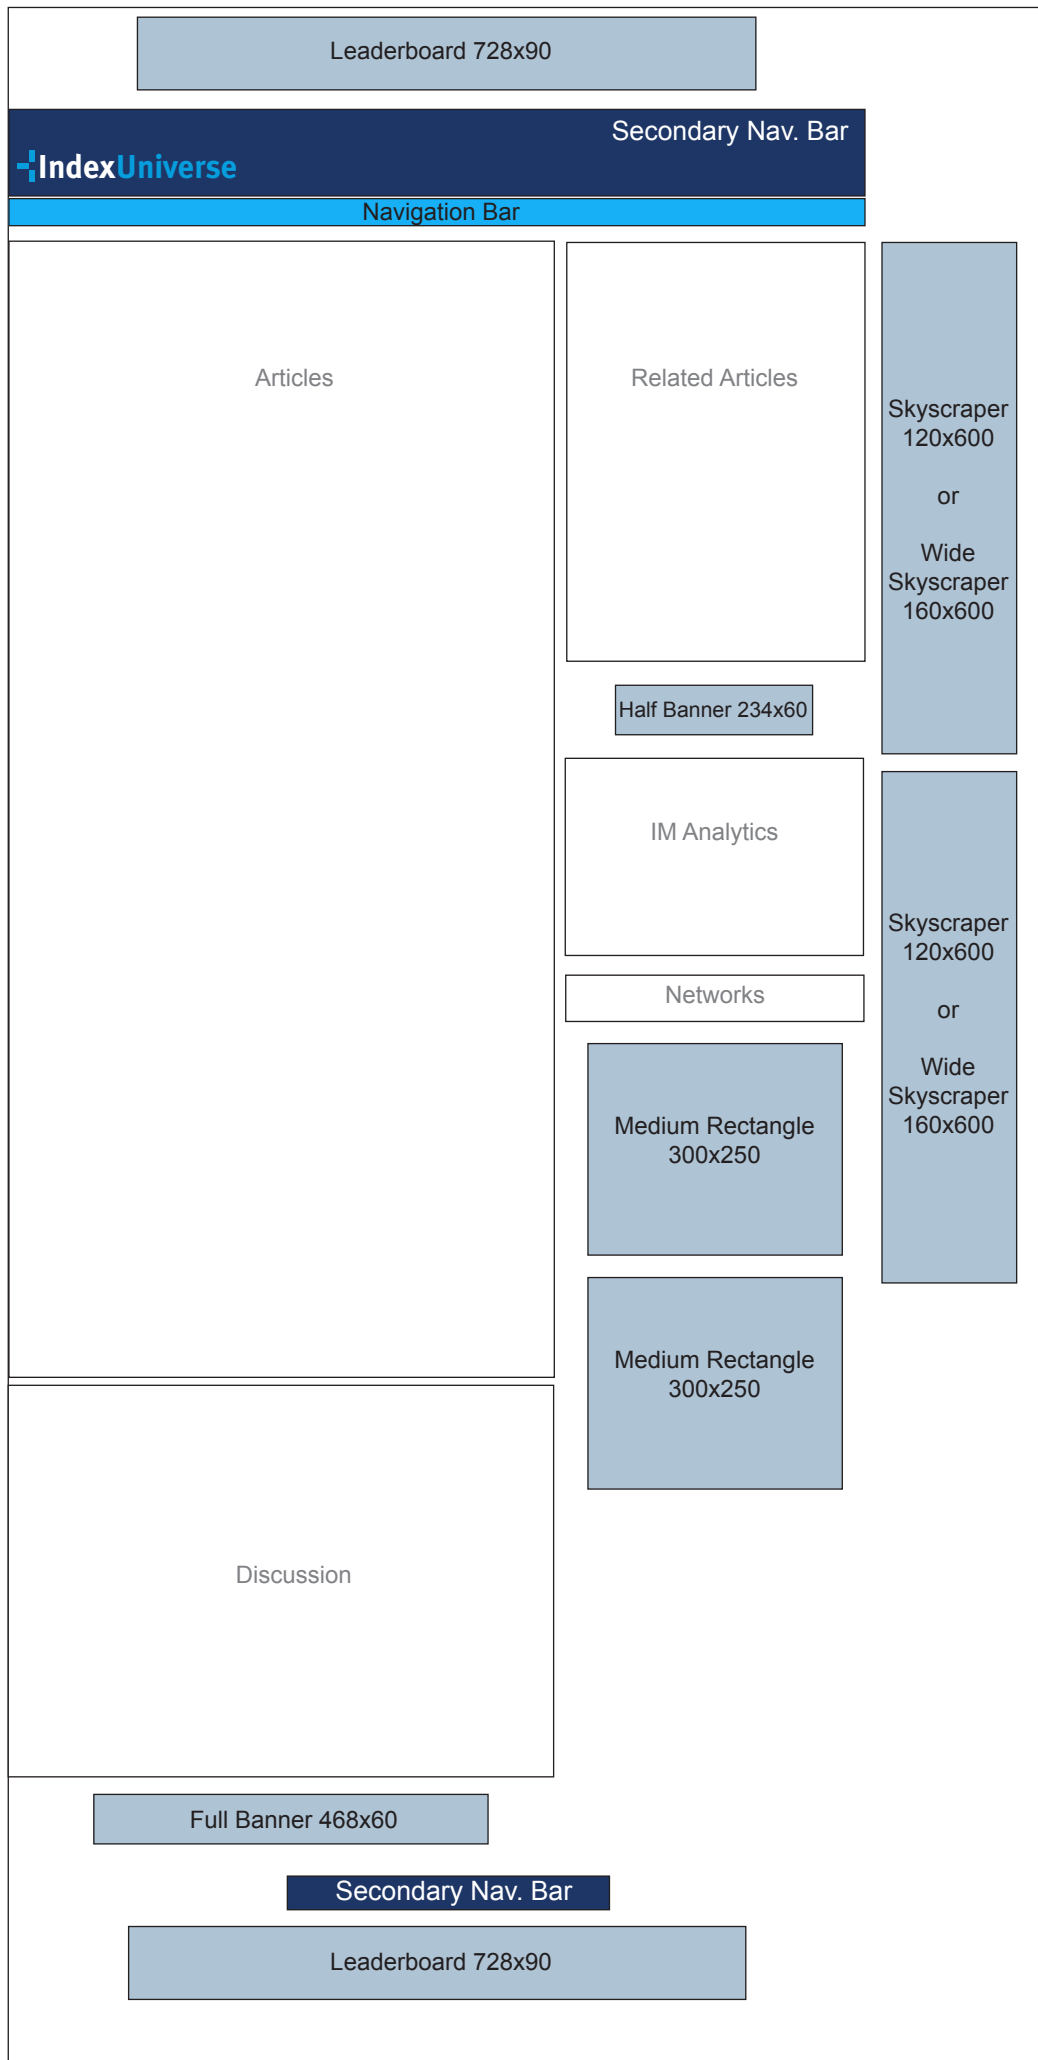

ARTICLE LIST

Leaderboard 728x90

Secondary Nav. Bar
Index Universe

Navigation Bar

Article List

News

Skyscraper 120x600
or
Wide Skyscraper 160x600

Half Banner 234x60

IM Analytics

Skyscraper 120x600
or
Wide Skyscraper 160x600

Blog

Podcast

Networks

Medium Rectangle 300x250

Medium Rectangle 300x250

Full Banner 468x60

Secondary Nav. Bar

Leaderboard 728x90

Leaderboard 728x90

IndexUniverse Secondary Nav. Bar

Navigation Bar

Jol / ETFR

Full Banner 468x60

Medium Rectangle 300x250

Medium Rectangle 300x250

Secondary Nav. Bar

Leaderboard 728x90

Skyscraper 120x60
or
Wide Skyscraper 160x60

Skyscraper 120x60
or
Wide Skyscraper 160x60